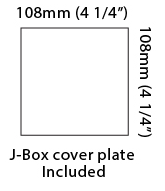

PROJECT	
TYPE	
SPECIFIER	
QUANTITY	
DATE	

DAU SINGLE SURFACE

D93041-

base number   Finish
Options

1. To build a product code in our configurator select the specify button on the base model # product page
2. To build a manual product code on this datasheet choose from the options listed below in blue font and add the suffix to the base model #

GENERAL

Series: Dau
Subseries: Dau Single
Brand: Milan
Division: Design
Mounting Type: Surface
Mounting Location: Wall
Subcategory: Up/Down Light

PHYSICAL

Length (mm): 80
Length (in): 3 1/8
Height (mm): 80
Depth (mm): 101
Height (in): 3 1/8
Depth (in): 4
Extension (mm): 101
Extension (in): 4
Light Distribution: Direct / Indirect
Weight (kg): 0.82
Weight (lbs): 1.81
Fixture Finish: BAL / MWL / BSL
Fixture Material: Extruded Aluminum

ELECTRICAL

Number of Lamps: 1
Lamp Type: LED Retrofit
Lamp Shape: T4
Bulb Included: Bulb Not Included
Max. Wattage Per Lamp (W): 3.5
Lamp Base: G9
Input Voltage (V): 120Vac Direct Line

LED

OPTICAL

RATINGS AND CERTIFICATIONS

Certified By: Certified for North American Standards
IP rating: IP20